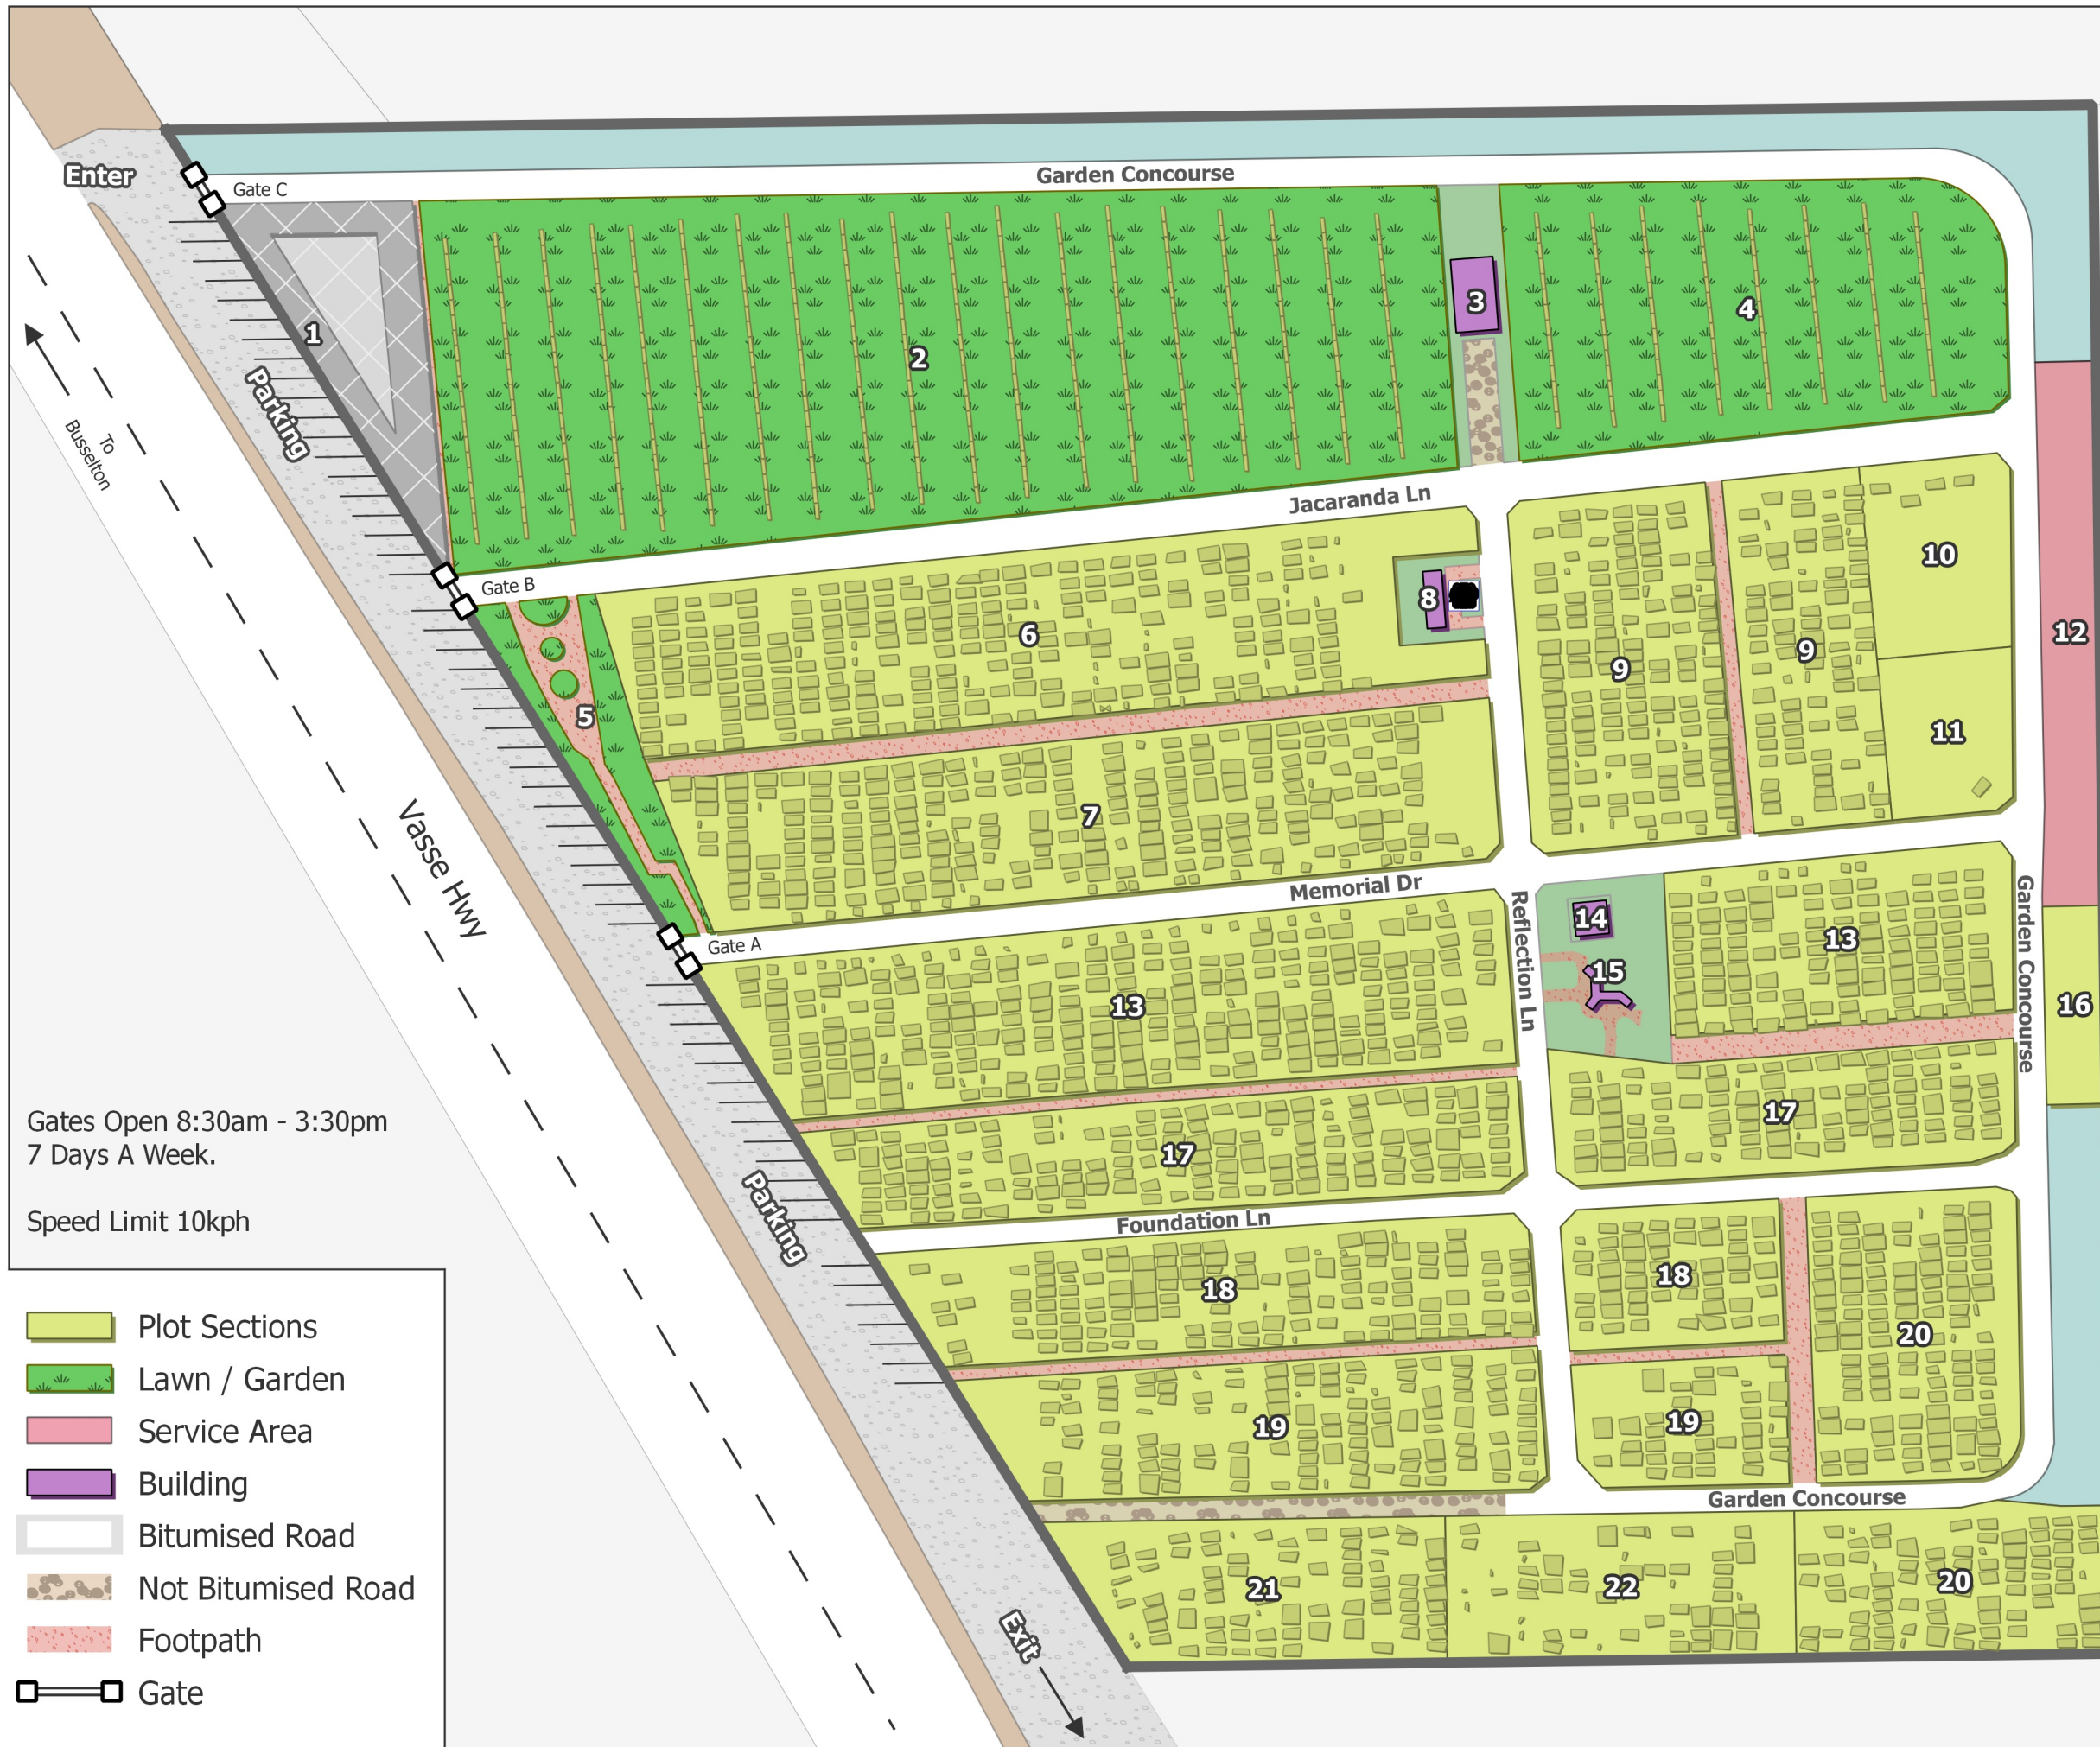

## Sections

1. Contemplation Garden
2. Lawn Section A
3. Mausoleum (Private)
4. Lawn Section B
5. Native Garden
6. OPD Section C
7. Catholic Section B
8. Toilets
9. Anglican Section D
10. Anglican Section D
11. Muslim Section A
12. Service Area
13. Anglican Section C
14. Chapel
15. Rose Garden / Niche Walls
16. Children's Garden
17. OPD Section B
18. Anglican Section B
19. Anglican Section A
20. Catholic Section A
21. OPD Section A
22. Anglican Section A

Gates Open 8:30am - 3:30pm  
 7 Days A Week.

Speed Limit 10kph

- Plot Sections
- Lawn / Garden
- Service Area
- Building
- Bitumised Road
- Not Bitumised Road
- Footpath
- Gate

Map Produced on 11/11/2015  
 GIS Section, City of Busselton